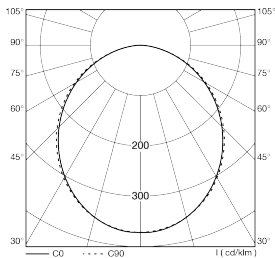

Luminaire

Application: Ambient
Body Material: Extruded aluminium
Cutout: Cutout: length - 20mm / width 74mm / depth 121.5mm

Optics

Surface Diffuser: Acrylic Opal Diffusing Lens

Electrical equipment

Mains Voltage: 220-240 VAC 50/60 Hz
Control Gear Efficacy: > 85%

Polar Curve

LOR: 74.8%

We reserve the right to make technical changes without prior notice

LIGHTWAY 6 / OPAL RECESSED WITH TRIM

Code Index:

<u>L 6</u>	<u>I</u>	<u>R W</u>	<u>A O</u>	<u>X X</u>	---	---	<u>2 0</u>	---	<u>N</u>	<u>I</u>	---	---
Family	Environment	Mounting	Optic	Beam Angle	CRI/CCT & Power	Control	IP	Body Finish	Emergency	Layout	Length	Wiring
					927L1	C		BS			30	I
					927L2	D		BT			60	B
					927L3	E		WS			90	M
					927L4			WT			120	E
					927L5			GS			150	
					930L1						180	
					930L2						210	
					930L3						240	
					930L4						270	
					930L5						300	
					940L1							
					940L2							
					940L3							
					940L4							
					940L5							
					9TWT1							
					9TWT2							
					9TWT3							