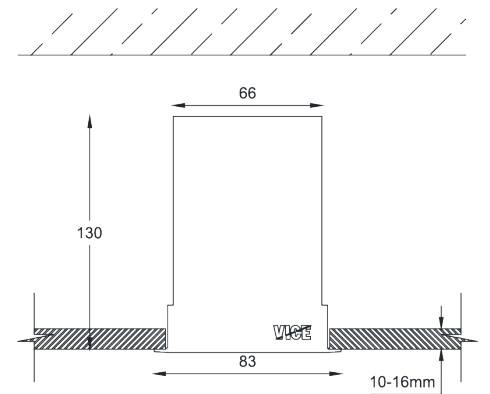

Luminaire

Application: Ambient
Body Material: Extruded aluminium
Cutout: Cutout: length - 20mm / width 74mm / depth 121.5mm

Optics

Surface Diffuser: Acrylic Opal Diffusing Lens

Electrical equipment

Mains Voltage: 220-240 VAC 50/60 Hz
Control Gear Efficacy: > 85%

Polar Curve

LOR: 74.8%

We reserve the right to make technical changes without prior notice

LIGHTWAY 6 / OPAL RECESSED WITH TRIM

Code Index:

<u>L 6</u>	<u>I</u>	<u>R W</u>	<u>A O</u>	<u>X X</u>	---	---	<u>2 0</u>	---	<u>N</u>	<u>I</u>	---	---
Family	Environment	Mounting	Optic	Beam Angle	CRI/CCT & Power	Control	IP	Body Finish	Emergency	Layout	Length	Wiring
					927L1	C		BS			30	I
					927L2	D		BT			60	B
					927L3	E		WS			90	M
					927L4			WT			120	E
					927L5			GS			150	
					930L1						180	
					930L2						210	
					930L3						240	
					930L4						270	
					930L5						300	
					940L1							
					940L2							
					940L3							
					940L4							
					940L5							
					9TWT1							
					9TWT2							
					9TWT3							

We reserve the right to make technical changes without prior notice

LIGHTWAY 6 / OPAL RECESSED WITH TRIM

Layout

I I Shape

Length

30 30 cm

60 60 cm

90 90 cm

120 120 cm

150 150 cm

180 180 cm

210 210 cm

240 240 cm

270 270 cm

300 300 cm

Wiring