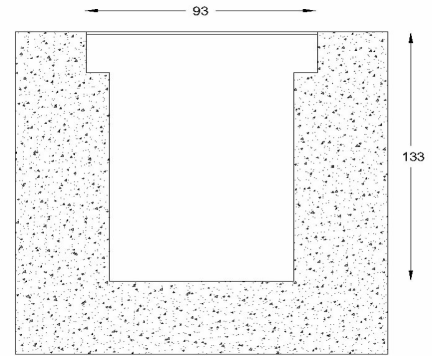

Optics

Glare Control Device:	Diamond Prismatic Optic Structure
Surface Diffuser:	Acrylic Clear Micro-diamond Prismatic Structure

Electrical equipment

Mains Voltage: 220-240 VAC 50/60 Hz