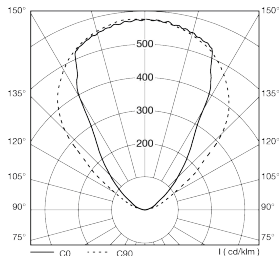

Installation

Operating Temperature: -10 to 50°C

Optics

Glare Control Device:	Diamond Prismatic Optic Structure
Surface Diffuser:	Acrylic Clear Micro-diamond Prismatic Structure

Electrical equipment

Mains Voltage: 220-240 VAC 50/60 Hz

Polar Curve

LOR: 48.78%

We reserve the right to make technical changes without prior notice

LIGHTWAY 6 – OUTDOOR / DIAMOND PRISM

INGROUND DEEP

Code Index:

L 6	O	I D	A D	X X	---	---	6 7	B T	N	I	---	---
Family	Environment	Mounting	Optic	Beam Angle	CRI/CCT & Power	Control	IP	Body Finish	Emergency	Layout	Length	Wiring
					927L1	C					30	I
					927L2	D					60	B
					927L3	E					90	M
					927L4						120	E
					927L5						150	
					930L1							
					930L2							
					930L3							
					930L4							
					930L5							
					940L1							
					940L2							
					940L3							
					940L4							
					940L5							

Family
L6 Lightway 6

Environment
O Outdoor

Mounting
ID Inground

Optic
AD Diamond Prism

Beam Angle
XX N/A

CRI/CCT & Power

	LED Load	initial Lumen
2700°K	927L1: 3 W/ft	450 lm/ft
	927L2: 4.2 W/ft	630 lm/ft
	927L3: 6 W/ft	870 lm/ft
	927L4: 9.3 W/ft	1290 lm/ft
	927L5: 12 W/ft	1740 lm/ft