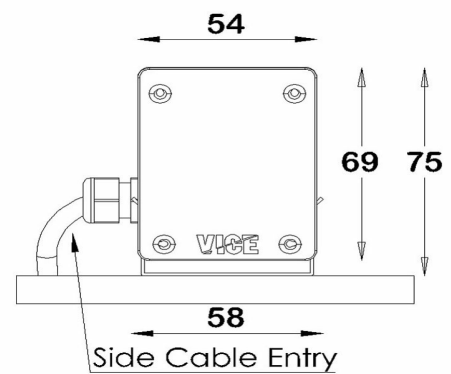

Luminaire

Application: Washer
Body Material: Extruded aluminium

Installation

Operating Temperature: -10 to 50°C

Optics

Optic Type: UV stabilized TIR Lens

Electrical equipment

Mains Voltage: 220-240 VAC 50/60 Hz
Control Gear Efficacy: > 85%

Polar Curve

Asymmetrical / LOR: 68.9

We reserve the right to make technical changes without prior notice

LIGHTWAY 5 – OUTDOOR / WASHER BEAM FLOOR FIXED BRACKET

Code Index:

<u>L 5</u>	<u>O</u>	<u>F 1</u>	<u>X</u>	<u>W T</u>	<u>W 1</u>	-----	---	<u>6 6</u>	---	<u>S</u>	---	
Family	Environment	Mounting	Glare Control Accessory	Optic	Beam Angle	CRI/CCT & Power	Control	IP	Body Finish	Length	Feeding	Wiring
						927P1	C		B	60		I
						927P2	D		W	90		B
						927P3	E		G	120		M
						930P1						E
						930P2						
						930P3						
						940P1						
						940P2						
						940P3						

Family
L5 Lightway 5

Environment
O Outdoor

Mounting
F1 Floor Fixed Bracket

Glare Control Accessory
X N/A

Optic
WT Beam

Beam Angle
W1 Asymmetrical

CRI/CCT & Power	LED Load initial Lumen	
	W/ft	lm/ft
2700°K	927P1: 6 W/ft	510 lm/ft
	927P2: 9 W/ft	675 lm/ft
	927P3: 12.6 W/ft	900 lm/ft
3000°K	930P1: 6 W/ft	510 lm/ft
	930P2: 9 W/ft	720 lm/ft
	930P3: 12.6 W/ft	930 lm/ft
4000°K	940P1: 6 W/ft	570 lm/ft
	940P2: 9 W/ft	765 lm/ft
	940P3: 12.6 W/ft	990 lm/ft

Control
C Non-dimmable
D DALI Dimmable
E 1-10V Dimmable

IP
66 IP66

Body Finish
B Black
W White
G Gray

Length
60 60 cm
90 90 cm
120 120 cm

Feeding
S Side

Wiring
I Individual
B Beginning
M Middle
E End

We reserve the right to make technical changes without prior notice