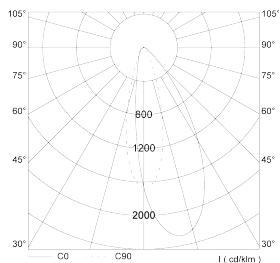

Luminaire

Application: Washer
Body Material: Extruded aluminium

Installation

Operating Temperature: -10 to 50°C

Optics

Optic Type: UV stabilized TIR Lens

Electrical equipment

Mains Voltage: 220-240 VAC 50/60 Hz
Control Gear Efficacy: > 85%

Polar Curve

Asymmetrical / LOR: 68.9

We reserve the right to make technical changes without prior notice

LIGHTWAY 5 – OUTDOOR / WASHER BEAM FLOOR FIXED BRACKET

Code Index:

<u>L 5</u>	<u>O</u>	<u>F 1</u>	<u>X</u>	<u>W T</u>	<u>W 1</u>	-----	---	<u>6 6</u>	---	<u>S</u>	---	
Family	Environment	Mounting	Glare Control Accessory	Optic	Beam Angle	CRI/CCT & Power	Control	IP	Body Finish	Length	Feeding	Wiring
						927P1	C		B	60		I
						927P2	D		W	90		B
						927P3	E		G	120		M
						930P1						E
						930P2						
						930P3						
						940P1						
						940P2						
						940P3						