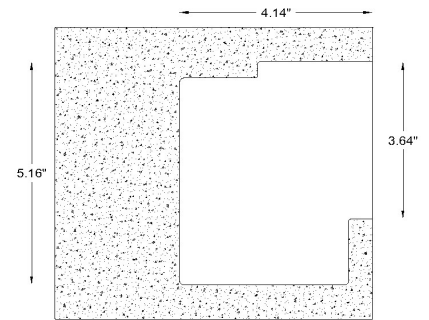

We reserve the right to make technical changes without prior notice