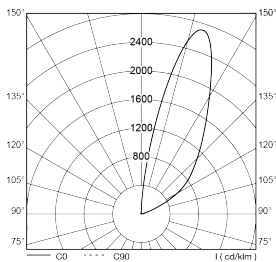

- True wall wash distribution. Vertical light uniformity (1:4)
- Optimized cut-off: blocking the backward and longitudinal light spill (glarefree)
- Homogeneous color mixing within one reflector cell
- A minimum of 3.9 inches from side walls to prevent unwanted light spillage

Luminaire

Application: Washer
Body Material: Extruded aluminium
Cutout: Cutout: length + 0.1 inches / width 5.3 inches / depth 4.1 inches

Installation

Operating Temperature: -10 to 50°C

Optics

Optic Type: Metallized Faceted Reflectors
Glare Control Device: Linear Glare Shield
Surface Diffuser: Acrylic Micro Lenticular Structure Diffuser

Electrical equipment

Mains Voltage: 120-277VAC 60Hz
Control Gear Efficacy: > 85%

Polar Curves

Cut-Off Washer LOR: 58.9%

We reserve the right to make technical changes without prior notice

LIGHTWAY 6 – OUTDOOR / CUT-OFF WASHER