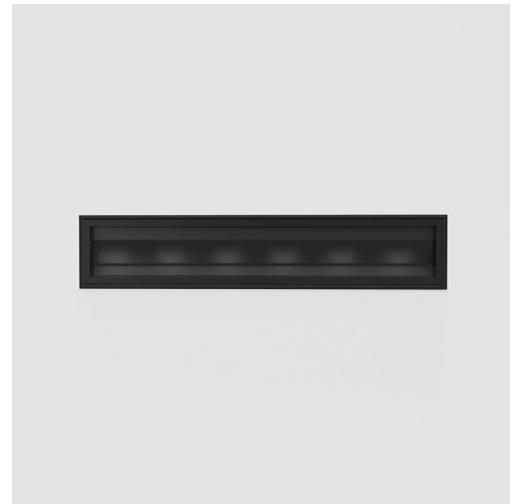

LIGHTWAY 6 – OUTDOOR / CUT-OFF WASHER WALL RECESSED

The Lightway 6 wall recessed Cut-Off washer is developed for beautiful lighting in harsh environmental conditions. Made from extruded aluminum, This IP 67 element provides homogenous distribution of light over vertical surfaces while achieving a very high output, making it ideal for stairs and hallways lighting applications.

- True wall wash distribution. Vertical light uniformity (1:4)
- Optimized cut-off: blocking the backward and longitudinal light spill (glarefree)
- Homogeneous color mixing within one reflector cell
- A minimum of 3.9 inches from side walls to prevent unwanted light spillage

Luminaire

Application: Washer
Body Material: Extruded aluminium
Cutout: Cutout: length + 0.1 inches / width 5.3 inches / depth 4.1 inches

Installation

Operating Temperature: -10 to 50°C

Optics

Optic Type: Metallized Faceted Reflectors
Glare Control Device: Linear Glare Shield
Surface Diffuser: Acrylic Micro Lenticular Structure Diffuser