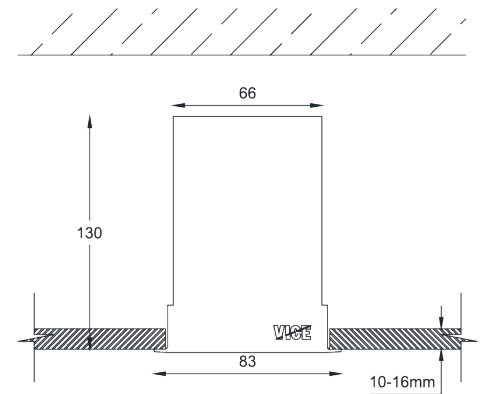

We reserve the right to make technical changes without prior notice