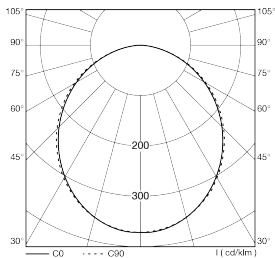

LIGHTWAY 6 / OPAL RECESSED WITH TRIM

The Lightway 6 PMMA Opal diffuser is part of a configurable system of linear LED luminaires providing flexible solutions for all indoor applications. This common diffuser offers powerful lighting and excellent light transmission with high diffusion and homogeneity.

- Superior optical transmission with no visible LED hotspots. Perfect Lambertian distribution for a soft light effect
- Wide, even levels of illumination
- High angle distribution to illuminate adjacent walls
- Great color mixing capability

Luminaire

Application: Ambient
Body Material: Extruded aluminium
Cutout: Cutout: length - 20mm / width 74mm / depth 121.5mm

Optics

Surface Diffuser: Acrylic Opal Diffusing Lens

Electrical equipment

Mains Voltage: 220-240 VAC 50/60 Hz
Control Gear Efficacy: > 85%

Polar Curve

LOR: 74.8%