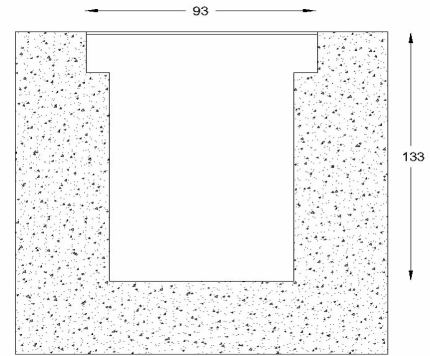

Optics

Glare Control Device:	Diamond Prismatic Optic Structure
Surface Diffuser:	Acrylic Clear Micro-diamond Prismatic Structure

Electrical equipment

Mains Voltage: 220-240 VAC 50/60 Hz