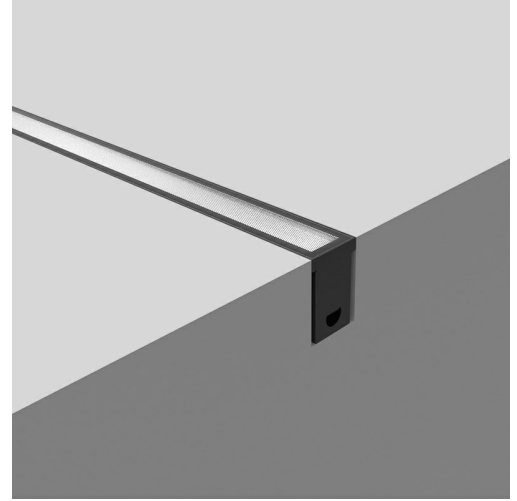

LIGHTWAY 6 – OUTDOOR / DIAMOND PRISM

INGROUND DEEP

The Lightway 6 Inground Diamond Prism is developed for beautiful lighting in harsh environmental conditions. Made from extruded aluminum, this IP67 element benefits from a wide variety of outputs. The diamond-like prism structure provides an excellent light-brilliance and precision with great glare reduction (UGR<19) and superior vertical/horizontal illumination.

- Good glare control (UGR<19). Ideal for the workplace
- High efficiency luminaire: 70% LOR
- Homogeneous glare reduction in all C-levels

Luminaire

Application:	Ambient
Body Material:	Extruded aluminium
Glass Cover:	8 mm thickness, Black Silkscreen
Cutout:	Cutout: length + 3mm / width 93mm / depth 134.5mm

Installation

Operating Temperature: -10 to 50°C

Optics

Glare Control Device:	Diamond Prismatic Optic Structure
Surface Diffuser:	Acrylic Clear Micro-diamond Prismatic Structure

Electrical equipment

Mains Voltage: 220-240 VAC 50/60 Hz