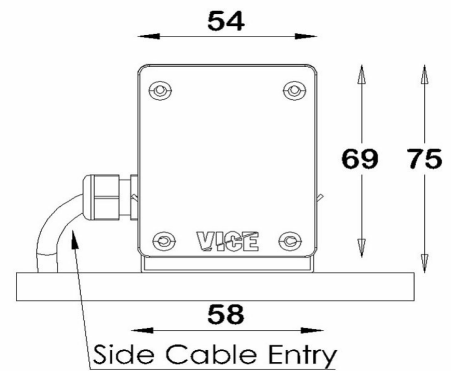

LIGHTWAY 5 – OUTDOOR / WASHER BEAM

FLOOR FIXED BRACKET

The Lightway 5 Outdoor beam is developed for maximum performance in harsh environmental conditions. Made from extruded aluminum, this IP65 element benefits from a wide variety of outputs. The Beam compatible with a wide array of beam angles, generating a powerful overall lighting effect.

The fixture is available with an aluminum anti glare shield that gives control over the light for increased visual comfort.

- Diverse options of beam angles: very narrow, narrow, medium, wide and elliptic
- Delivers High levels of light
- Integrates with any architecture.

Luminaire

Application: Washer
Body Material: Extruded aluminium

Installation

Operating Temperature: -10 to 50°C

Optics

Optic Type: UV stabilized TIR Lens

Electrical equipment

Mains Voltage: 220-240 VAC 50/60 Hz
Control Gear Efficacy: > 85%

Polar Curve

Asymmetrical / LOR: 68.9