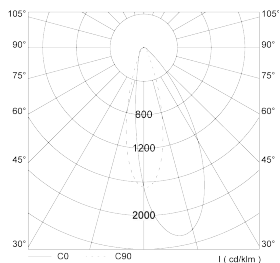

### Polar Curve

Asymmetrical / LOR: 68.9